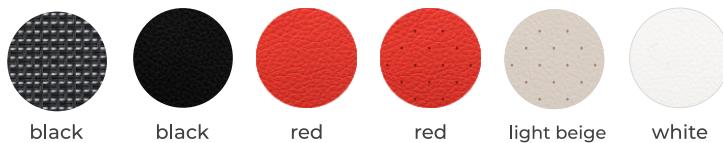

Mesh(X2)+EcoLeather(Extra)
/Km39/Wm12/D03P/H3mL-2D
(TG1.0Ch/M09.B23.G18.W01)
N°0000205

3D armrests adjustable
for height, forward and
backward direction
and rotation angle

Chrome molding

COLOUR OPTIONS

Backrests with combined upholstery materials:
Fine mesh (T) Extra*leather

Mesh fabric (X2)

Headrests with combined upholstery materials: Extra*leather

Seats with combined upholstery materials:

Mesh fabric (X2)

Armrests:
Extra*leather

ErgoLife ergonomic chairs

Sit 10 B1-161K

EcoLeather(Extra) /Km02/Wm12/K1cL(TG1.0Ch/M09.B23.G18.W01)