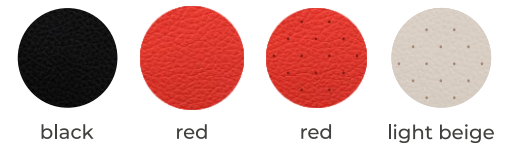

Mesh(X2)+EcoLeather(Extra)
/Km39/Wm12/D03P/H3mL-2D
(TG1.0Ch/M09.B23.G18.W01)
N°0000205

3D armrests adjustable
for height, forward and
backward direction
and rotation angle

Chrome molding

COLOUR OPTIONS

Backrests with combined upholstery materials:
Fine mesh (T) Extra*leather

Mesh fabric (X2)

Headrests with combined upholstery materials: Extra*leather

Seats with combined upholstery materials:

Mesh fabric (X2)

Armrests:
Extra*leather

ErgoLife ergonomic chairs

Sit 10 B1-161K

EcoLeather(Extra) /Km02/Wm12/K1cL(TG1.0Ch/M09.B23.G18.W01)