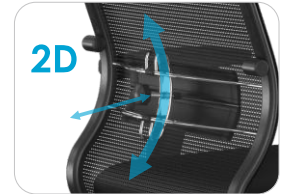

Sit 10 B1-115K

Mesh(X2)+EcoLeather(Extra)
/Um00/Wm12/K1cL
(TG1.0Ch/M09.B21.G18.W01)
N°2011161