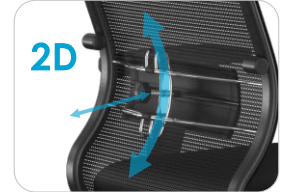

Sit 10 B1-111D

Mesh(X2)+UMF(X1)/Ub00/Wh00/D02P
(TG1.0Ch/M09.B21.G18.W01)
N°1011112