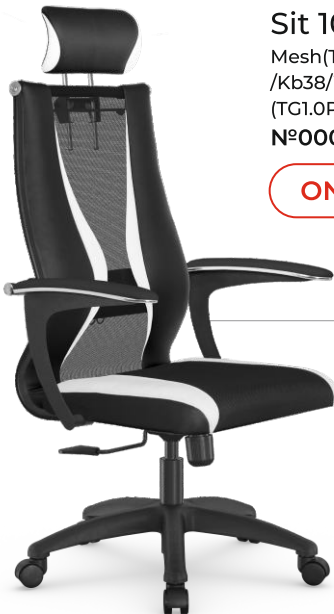

Steel frame upholstered over frame

ErgoLife Sit 10

2D adjustable lumbar

2D, 3D adjustable headrest

Open steel frame

ErgoLife ergonomic gaming chairs

Sit 10 B2-170D

Mesh(T)+UMF(SY271)+EcoLeather(Extra) /Kb38/Wh09/D03P/H3mL-Pf-2D(TG1.0Ch/M09.B22.G18.W02)

2D armrests adjustable
for height and forward
and backward direction

Sit 10 B2-187D

EcoLeather(Extra)
/Kb40/Wh40/D02P/H3mL-G-2D
(TG1.0PI/M09.B11.G19.W02)
N°0002302

ON SALE SOON

2D armrests adjustable
for height and forward
and backward direction

Sit 10 B2-170U

Mesh(T)+UMF(SY271)+EcoLeather(Extra)
/Kb38/Wh09/U0mL-b/H3mL-Pf-2D
(TG1.0PI/M09.B02.G15.W01)
N°0000603

ON SALE SOON

Steel ULTRA LARGE
armrests with soft
pads and chrome
molding

Sit 10 B2-160D