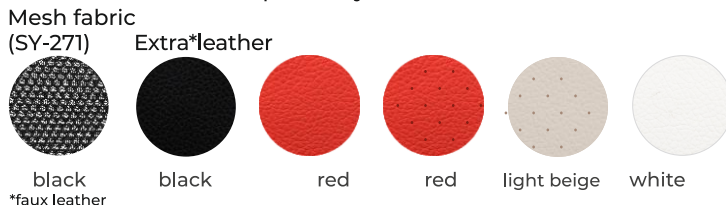

Mesh(X2)+EcoLeather(Extra)
/Km39/Wm12/D03P/H3mL-2D
(TG1.0Ch/M09.B23.G18.W01)
N°0000205

3D armrests adjustable
for height, forward and
backward direction
and rotation angle

Chrome molding

COLOUR OPTIONS

Backrests with combined upholstery materials:
Fine mesh (T) Extra*leather

Mesh fabric (X2)

Headrests with combined upholstery materials: Extra*leather

Seats with combined upholstery materials:

Mesh fabric (X2)

Armrests:
Extra*leather

ErgoLife ergonomic chairs

Sit 10 B1-161K

EcoLeather(Extra) /Km02/Wm12/K1cL(TG1.0Ch/M09.B23.G18.W01)