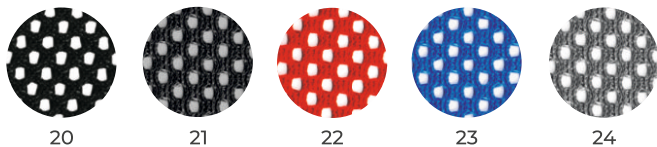

COLOUR OPTIONS*

A backrest: mesh fabric (X1)

20

21

22

23

24

Armrests: Extra**leather

black

A seat: mesh fabric upholstery

20

*A black seat is provided with basic chair upholstery colours. Extra upholstery colours are provided with a seat of the same colour as in the backrest upholstery.
**faux leather