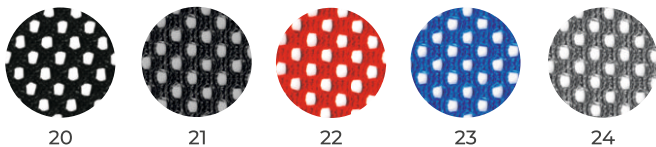

Sit 8 B2-8K

Mesh(X1)+UMF(X1)/Uh00/Wh00/K1bL
(TG1.0PI/M09.B02.G15.W01)
N°0231090

Steel armrests with black polymer coating and soft pads

Sit 8 B2-8D

Mesh(X1)+UMF(X1)/Uh00/Wh00/D02P
(TG1.0PI/M09.B11.G19.W02)
N°1200092

2D armrests adjustable for height and forward and backward direction

COLOUR OPTIONS*

A backrest: mesh fabric (X1)

Armrests: Extra**leather

A seat: mesh fabric upholstery

*A black seat is provided with basic chair upholstery colours. Extra upholstery colours are provided with a seat of the same colour as in the backrest upholstery.
**faux leather