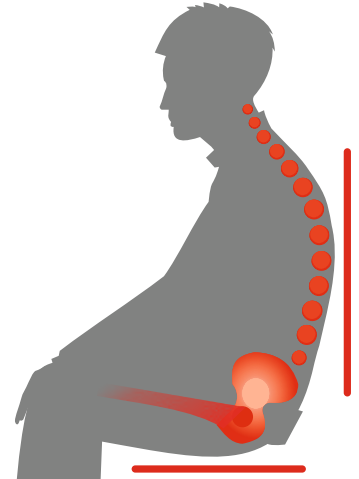

METTA chair series do not only guarantee complete back relaxation, but also prevent diseases development, caused by sedentary work type

- Ergonomic shape of METTA backrest and the seat corresponds to the anatomic human body shape. The loads are steady induced to the surface area of the headrest and the seat decrease muscles fatigue and facilitating blood circulation
- Breathable, heat - dispersive upholstery materials keep the body temperature balance
- Due to the separate seat and backrest tilting, synchro mechanism enables to unbend the body from time to time that improves blood circulation and loosens back
- All types of personal settings ensure:
 - 2D steel-frame chrome covered lumbar support: adjustable for height, adjustable for depth;
 - seat depth and tilt adjustment;
 - 3D headrest - height, depth and tilting angle adjustment;
 - 4D armrest - height, armrest pad width, armrest pad depth, armrest pad shifting angle adjustment;
 - 5D armrest - height, back and front. The clearance between the armrests during installation, the rotation of the armpad by 360°. 2 points of rotation rotation: 60° inside, 30° outside. The armrests pads have very soft velvety surface of the upper part (Having

Scientific studies revealed METTA chair to reduce significantly the muscle tension and even distribution of the load over the body surface.

Muscle tension

Compared with conventional chairs stress to the back, hips and legs is sufficiently reduced while sitting on METTA