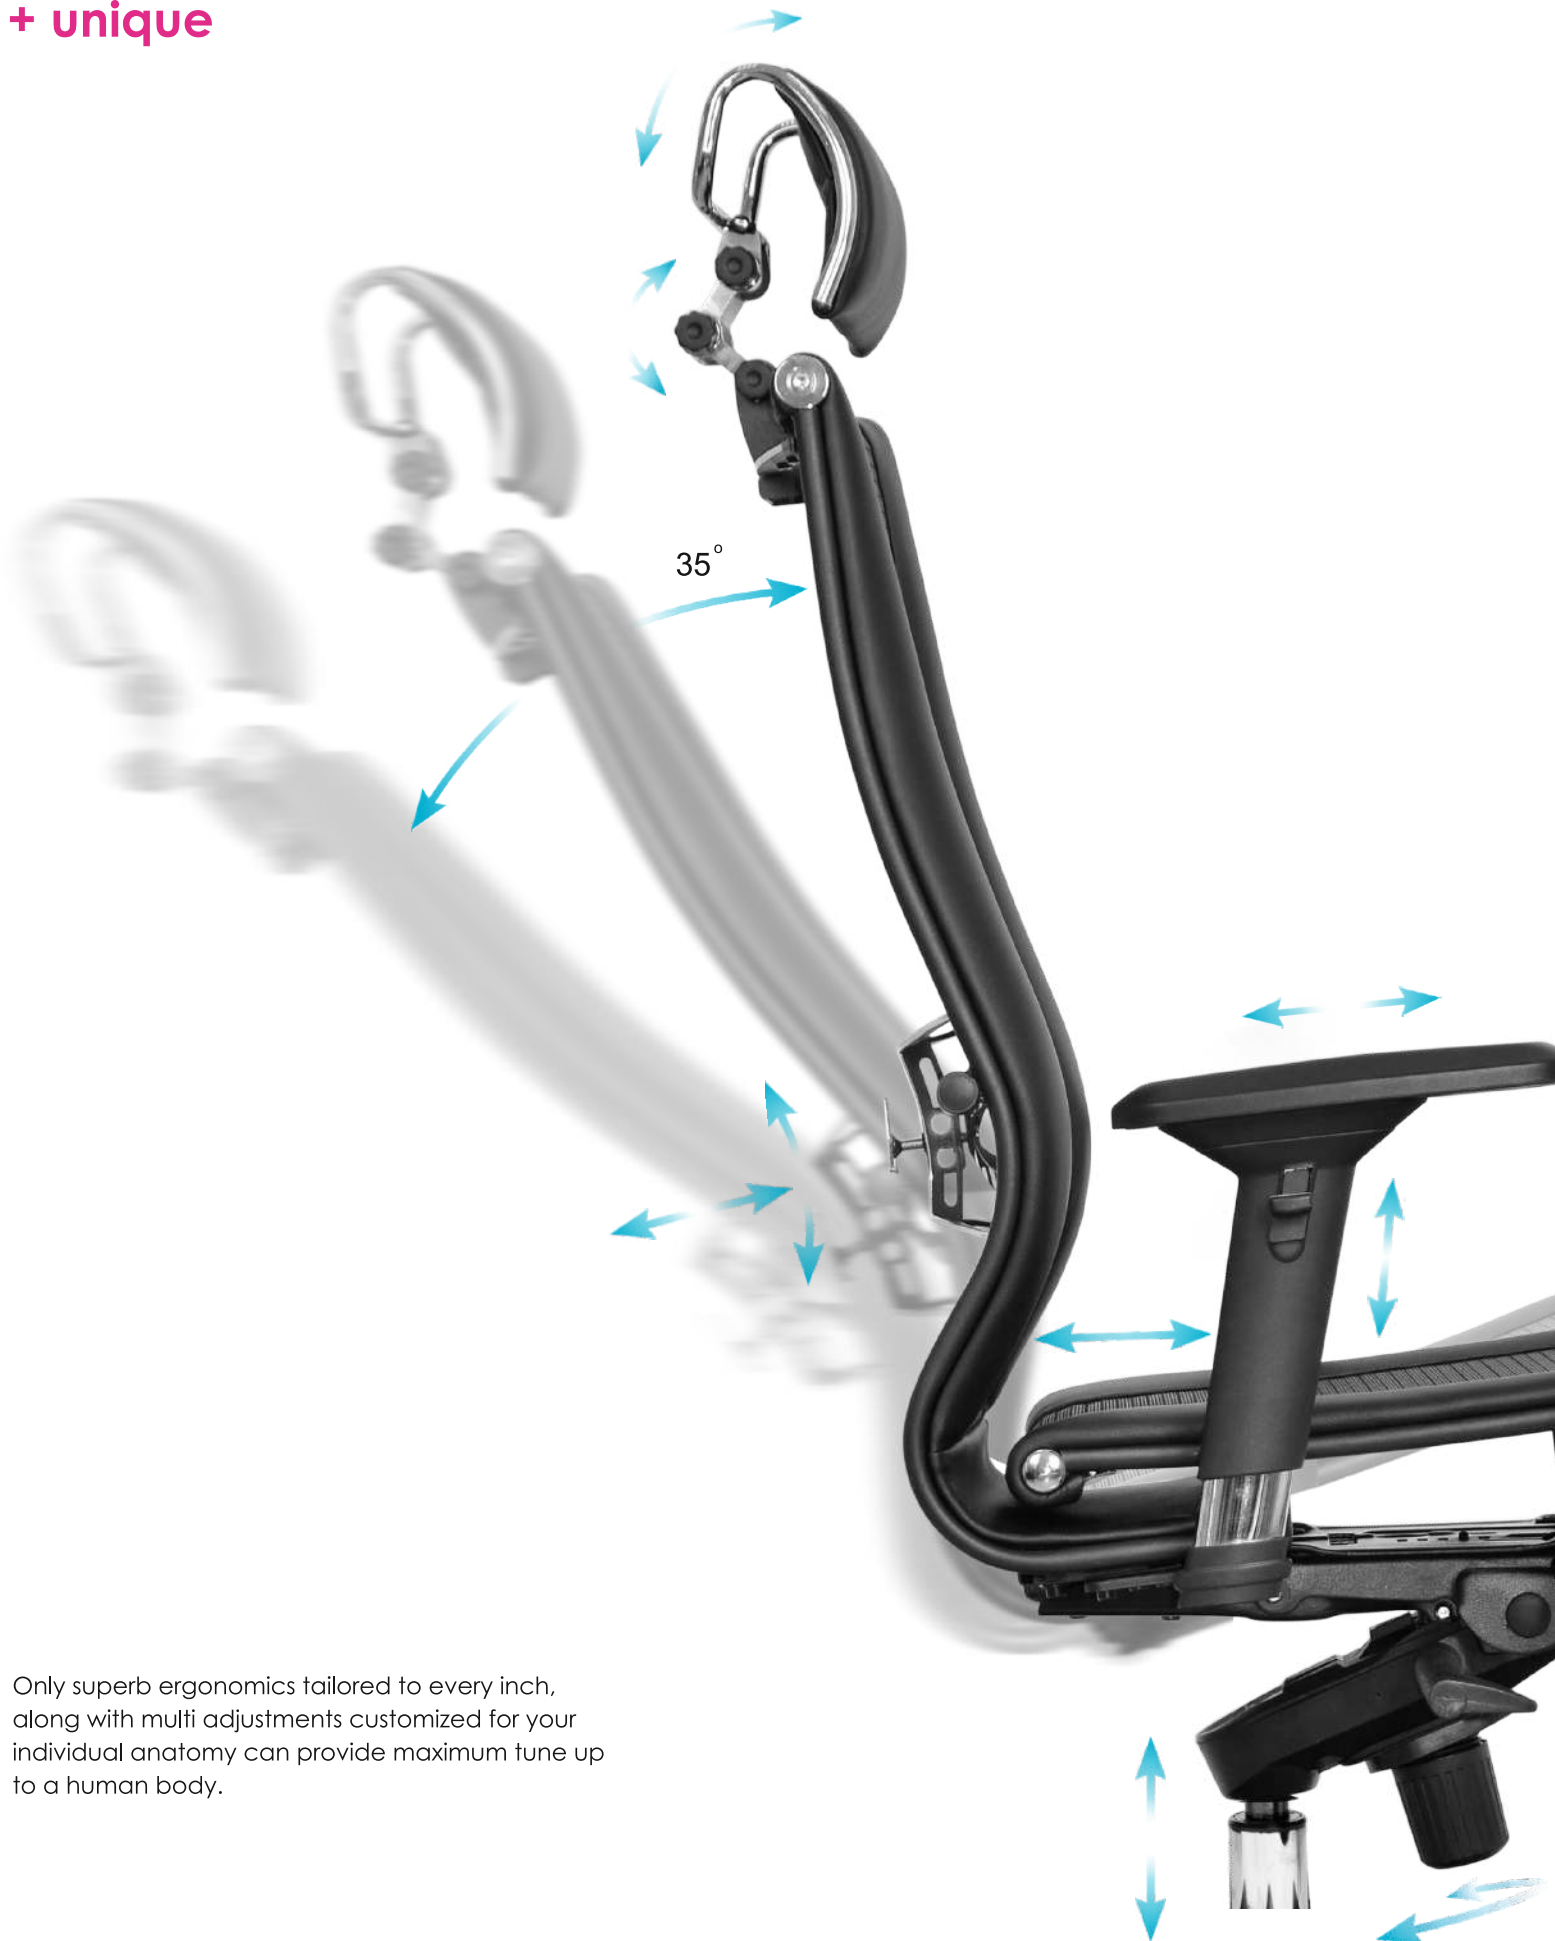

All possible adjustments
+ unique

Only superb ergonomics tailored to every inch, along with multi adjustments customized for your individual anatomy can provide maximum tune up to a human body.