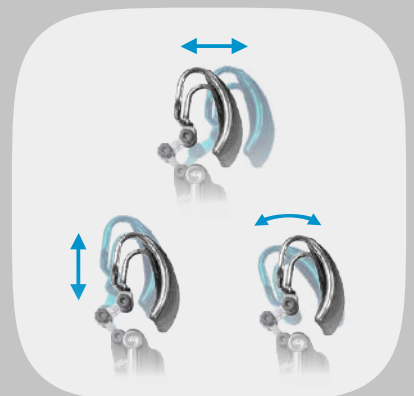

All possible adjustments
+ unique

Only superb ergonomics tailored to every inch, along with multi adjustments customized for your individual anatomy can provide maximum tune up to a human body.

Ergonomic anatomical shape of backrest

Steel-frame lumbar adjustment

Stiffness adjustment of the lumbar support and seat

Seat depth adjustment

Allows the body to unbend, improving blood flow

Breathable upholstery materials

Adjustable 4D armrests