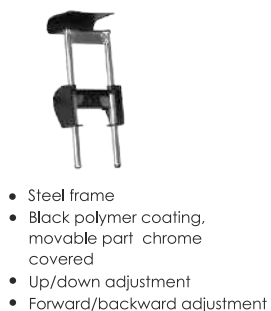

ULTRA SMALL

- Steel frame
- Black polymer coating
- Chrome molding framing the top soft pad
- Soft pad made of Extra

The upholstery of the armrest pads matches the look and color of the upholstery of the chair

Adjustable armrests

T armrests

HEADRESTS

2D headrest bracket

3D headrest bracket

TILTING SYNCHRO MECHANISM MULTIBLOCK

Tilting synchro mechanism MULTIBLOCK MSS2

- Separate seat and backrest tilting
- **The largest deflection angle**
- Increased range height adjustment
- With fixation in 4 positions
- With slider