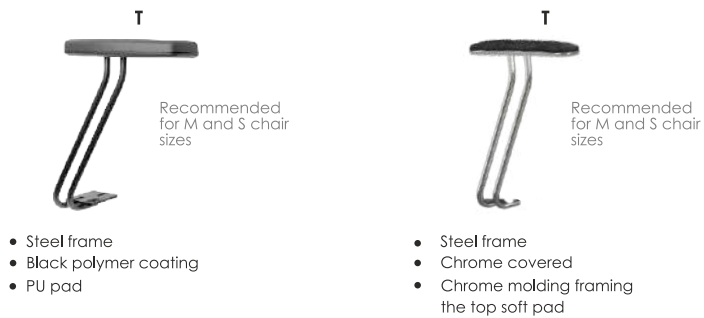

ULTRA BIG

- Steel frame
- Black polymer coating
- Chrome molding framing the top soft pad
- Soft pad made of Extra

ULTRA SMALL

- Steel frame
- Black polymer coating
- Chrome molding framing the top soft pad

ULTRA SMALL

- Steel frame
- Black polymer coating
- Chrome molding framing the top soft pad
- Soft pad made of Extra

The upholstery of the armrest pads matches the look and color of the upholstery of the chair

Adjustable armrests

T armrests

HEADRESTS

2D headrest bracket

3D headrest bracket

TILTING SYNCHRO MECHANISM MULTIBLOCK

Tilting synchro mechanism MULTIBLOCK MSS2

- Separate seat and backrest tilting
- **The largest deflection angle**
- Increased range height adjustment
- With fixation in 4 positions
- With slider