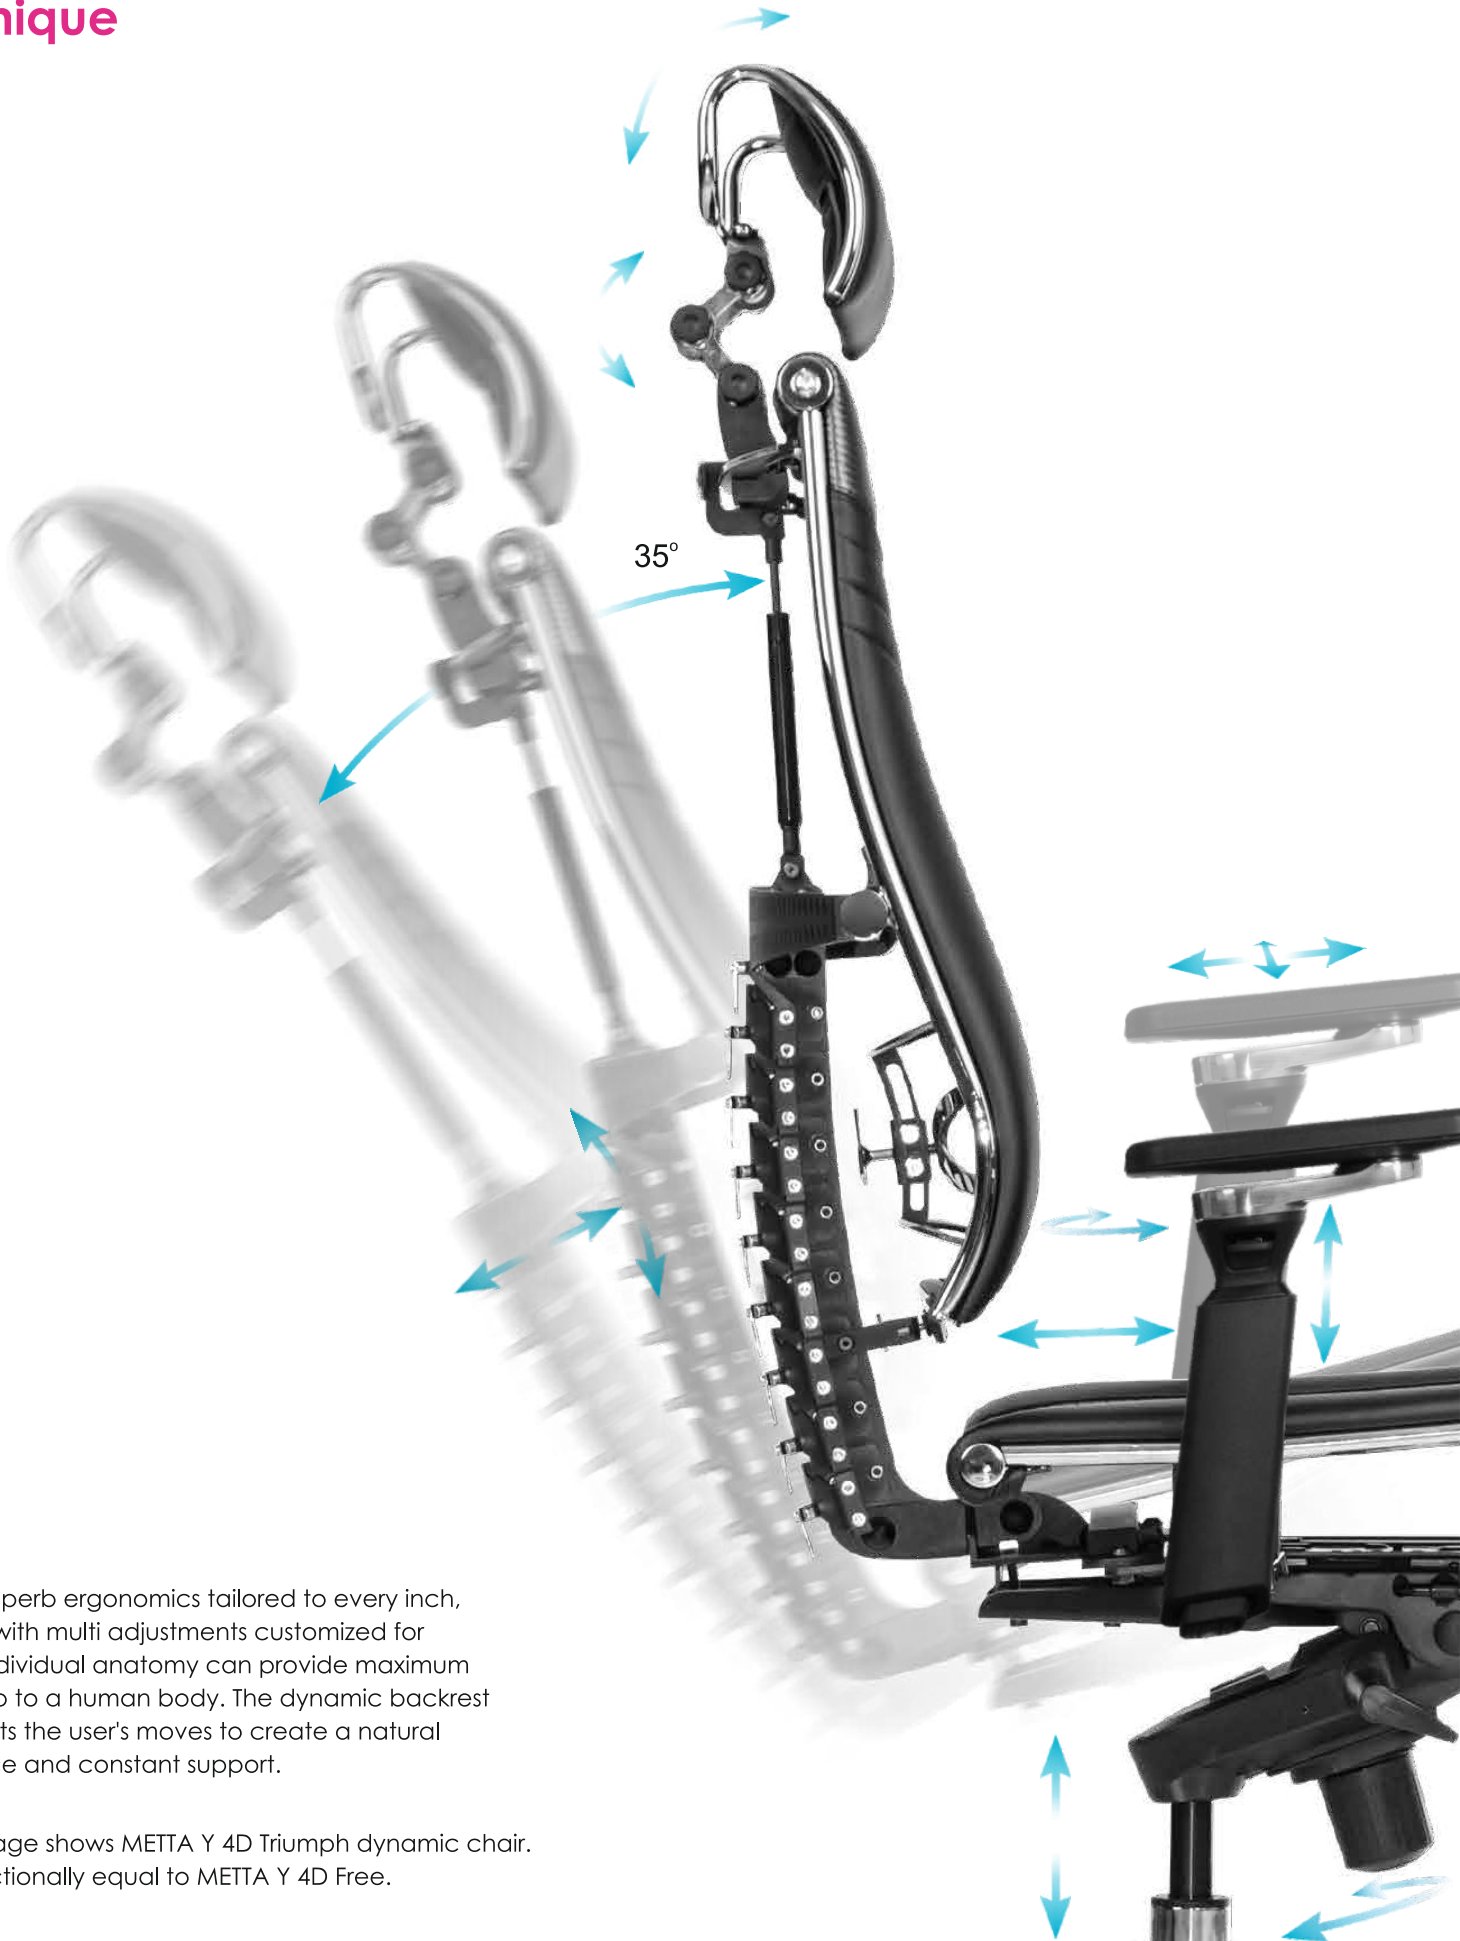

All possible adjustments + unique

Only superb ergonomics tailored to every inch, along with multi adjustments customized for your individual anatomy can provide maximum tune up to a human body. The dynamic backrest converts the user's moves to create a natural balance and constant support.

The image shows METTA Y 4D Triumph dynamic chair. It's functionally equal to METTA Y 4D Free.