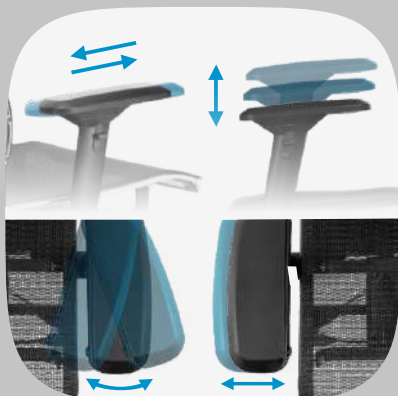

All possible adjustments
+ unique

Only superb ergonomics tailored to every inch, along with multi adjustments customized for your individual anatomy can provide maximum tune up to a human body.

Ergonomic anatomical shape of backrest

Steel-frame lumbar adjustment

Stiffness adjustment of the lumbar support and seat

Seat depth adjustment

Allows the body to unbend, improving blood flow

Breathable upholstery materials

Adjustable 4D armrests

Adjustable 3D headrest

SAMURAI INNOVATIVE ERGONOMIC CHAIRS

Samurai L1-1K

Mesh(TS)/Uc00/Nc00/K2cL(MSS3.2Al/M26.B32.G25.W03)

№2010001

Chair size L

- Separate seat and backrest tilting

- 1 Soft comfortable headrest
- 2 Extra strong steel frame with chrome coating
- 3 Steel chrome coated armrests and soft pads
- 4 Two-zone seat softness adjustment
- 5 Swinging synchro mechanism hardness adjustment
- 6 Chair height adjustment
- 7 Chrome polished base
- 8 Polyamide anti roll-off castors with polyurethane rims
- 9 Lumbar support adjustment
- 10 Separate seat and backrest tilting
- 11 Seat depth adjustment