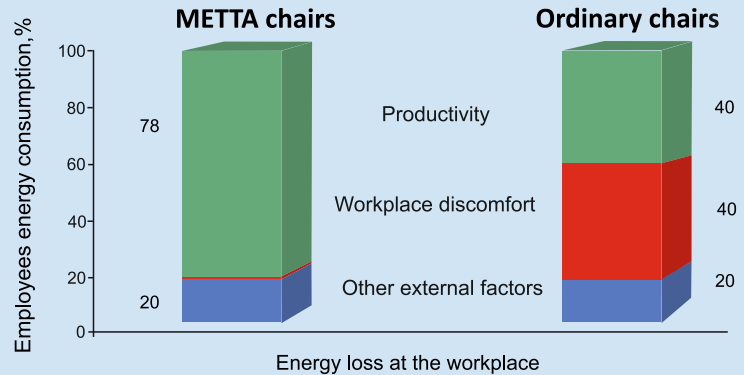

METTA chair series do not only guarantee complete back relaxation, but also prevent diseases development, caused by sedentary work type

- Ergonomic shape of METTA backrest and the seat corresponds to the anatomic human body shape. The loads are steady induced to the surface area of the headrest and the seat decrease muscles fatigue and facilitating blood circulation
- Breathable, heat - dispersive upholstery materials keep the body temperature balance
- Due to the separate seat and backrest tilting, synchro mechanism enables to unbend the body from time to time that improves blood circulation and loosens back
- All types of personal settings ensure:
 - 2D steel-frame chrome covered lumbar support: adjustable for height, adjustable for depth;
 - seat depth and tilt adjustment;
 - 3D headrest - height, depth and tilting angle adjustment;
 - 4D armrest - height, armrest pad width, armrest pad depth, armrest pad shifting angle adjustment;
 - 5D armrest - height, back and front. The clearance between the armrests during installation, the rotation of the armpad by 360°. 2 points of rotation rotation: 60° inside, 30° outside. The armrests pads have very soft velvety surface of the upper part (Having

Scientific studies revealed METTA chair to reduce significantly the muscle tension and even distribution of the load over the body surface.

Muscle tension

Compared with conventional chairs stress to the back, hips and legs is sufficiently reduced while sitting on METTA

Load distribution

The METTA backrest and seat corresponds to the anatomic human body shape

METTA is a real health protector!

METTA CHAIRS WITH UNIQUE ERGONOMIC FEATURES, GUARANTEE HIGH STAFF CAPACITY

It is well known:

Comfortable ergonomic work space increases staff capacity by 40%

[Bundesantalt für Arbeitsschutz und Arbeitsmedizin, bAuA]

- ✓ overall sense of well-being improvement
- ✓ elevation of attentiveness
- ✓ high level of concentration
- ✓ the number of errors decrease