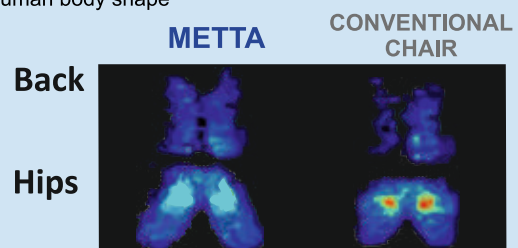

METTA chair series do not only guarantee complete back relaxation, but also prevent diseases development, caused by sedentary work type

- Ergonomic shape of METTA backrest and the seat corresponds to the anatomic human body shape. The loads are steady induced to the surface area of the headrest and the seat decrease muscles fatigue and facilitating blood circulation
- Breathable, heat - dispersive upholstery materials keep the body temperature balance
- Due to the separate seat and backrest tilting, synchro mechanism enables to unbend the body from time to time that improves blood circulation and loosens back
- All types of personal settings ensure:
 - 2D steel-frame chrome covered lumbar support: adjustable for height, adjustable for depth;
 - seat depth and tilt adjustment;
 - 3D headrest - height, depth and tilting angle adjustment;
 - 4D armrest - height, armrest pad width, armrest pad depth, armrest pad shifting angle adjustment;
 - 5D armrest - height, back and front. The clearance between the armrests during installation, the rotation of the armpad by 360°. 2 points of rotation rotation: 60° inside, 30° outside. The armrests pads have very soft velvety surface of the upper part (Having

Scientific studies revealed METTA chair to reduce significantly the muscle tension and even distribution of the load over the body surface.

Muscle tension

Compared with conventional chairs stress to the back, hips and legs is sufficiently reduced while sitting on METTA

Load distribution

The METTA backrest and seat corresponds to the anatomic human body shape

METTA is a real health protector!

METTA CHAIRS WITH UNIQUE ERGONOMIC FEATURES, GUARANTEE HIGH STAFF CAPACITY

It is well known: