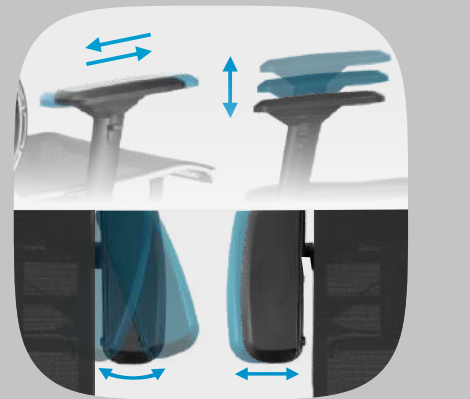

The image shows METTA Y 4D Triumph dynamic chair. It's functionally equal to METTA Y 4D Free.

Allows the body to unbend improving blood flow

Steel-frame lumbar adjustment

unique

Stiffness adjustment of the lumbar support and seat

Freedom of movement, side bends

unique

Dynamic side support

Adaptive movable backrest, additional recline

unique

The seat surface angle adjustment SAA mechanism and seat depth adjustment

Adjustable armrests