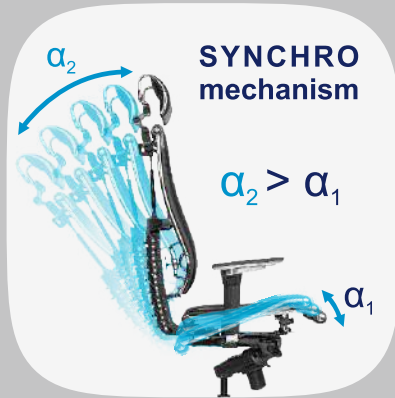

Allows the body to unbend improving blood flow