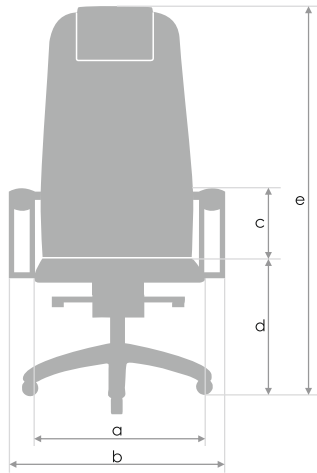

METTA CHAIR DIMENSIONS

SAMURAI
high backrest 860 mm

	a	b	c	d	e
Size L	510	695 - 725	190 - 290	450 - 580	1130 - 1370
Size B	475	660 - 690	190 - 290	450 - 580	1130 - 1370