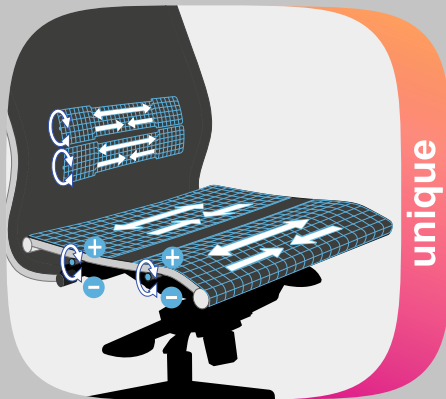

Stiffness adjustment of the lumbar support and seat