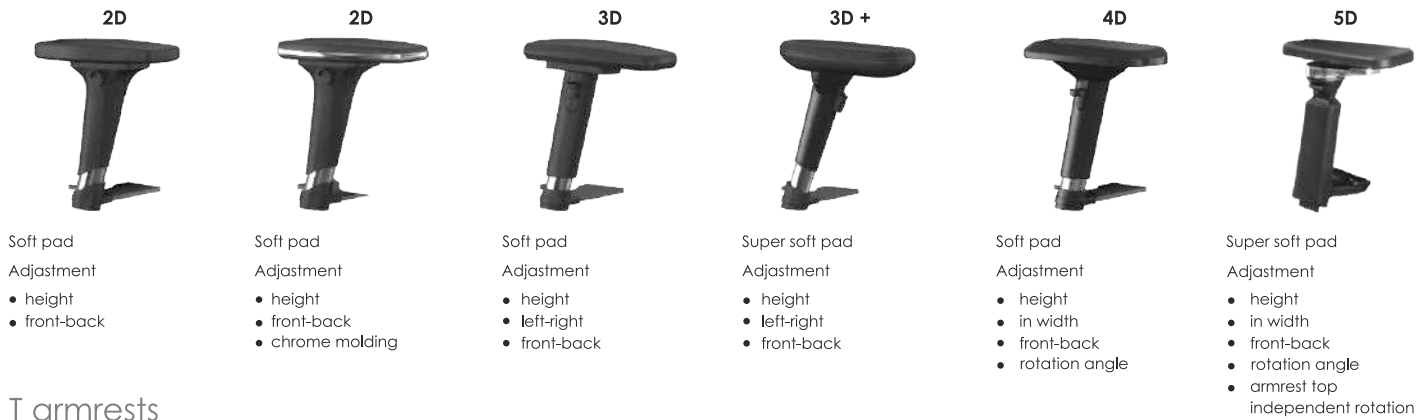

ULTRA BIG

- Steel frame
- Black polymer coating
- Chrome molding framing the top soft pad
- Soft pad made of Extra

ULTRA SMALL

- Steel frame
- Black polymer coating
- Chrome molding framing the top soft pad

Adjustable armrests

T armrests

HEADRESTS

2D headrest bracket

3D headrest bracket

TILTING SYNCHRO MECHANISM MULTIBLOCK

Tilting synchro mechanism MULTIBLOCK MSS2

- Separate seat and backrest tilting
- **The largest deflection angle**
- Increased range height adjustment
- With fixation in 4 positions
- With slider

Tilting synchro mechanism MULTIBLOCK

- Separate seat and backrest tilting
- With fixation in 5 positions
- With slider

BASES

Polished chrome base
with square arm profile

- Diameter – 700 mm
- Stylish design