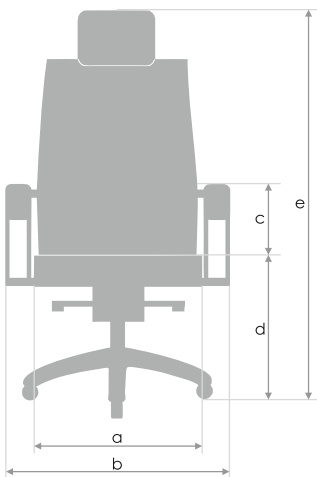

SAMURAI
low backrest 710 mm

	a	b	c	d	e
Size L	510	695 - 725	190 - 290	450 - 580	1130 - 1370
Size B	475	660 - 690	190 - 290	450 - 580	1130 - 1370
Size M	440	625 - 655	190 - 290	450 - 580	1050 - 1290
Size S	405	590 - 620	190 - 290	450 - 580	860 - 980