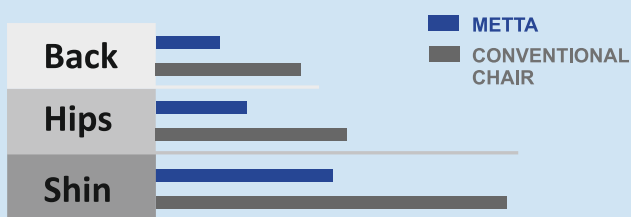

METTA chair series do not only guarantee complete back relaxation, but also prevent diseases development, caused by sedentary work type

- Ergonomic shape of METTA backrest and the seat corresponds to the anatomic human body shape. The loads are steady induced to the surface area of the headrest and the seat decrease muscles fatigue and facilitating blood circulation
- Breathable, heat - dispersive upholstery materials keep the body temperature balance
- Due to the separate seat and backrest tilting, synchro mechanism enables to unbend the body from time to time that improves blood circulation and loosens back
- All types of personal settings ensure:
 - 2D steel-frame chrome covered lumbar support: adjustable for height, adjustable for depth;
 - seat depth and tilt adjustment;
 - 3D headrest - height, depth and tilting angle adjustment;
 - 4D armrest - height, armrest pad width, armrest pad depth, armrest pad shifting angle adjustment;
 - 5D armrest - height, back and front. The clearance between the armrests during installation, the rotation of the armpad by 360°. 2 points of rotation rotation: 60° inside, 30° outside. The armrests pads have very soft velvety surface of the upper part (Having

Scientific studies revealed METTA chair to reduce significantly the muscle tension and even distribution of the load over the body surface.

Muscle tension

Compared with conventional chairs stress to the back, hips and legs is sufficiently reduced while sitting on METTA